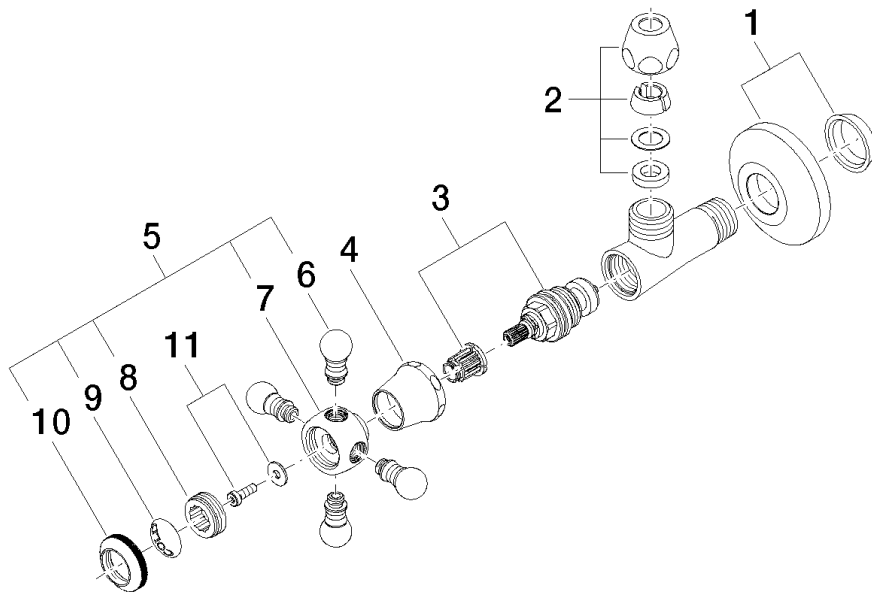

22 900 360

- rosette Ø 60 mm
- porcelain insert COLD

	Brushed Durabronz (23kt Gold)	22 900 360-28
	Chrome	22 900 360-00
	Brushed Platinum	22 900 360-06
	Platinum	22 900 360-08
	Durabronz (23kt Gold)	22 900 360-09
	Brushed Dark Platinum	22 900 360-99

22 900 360

Flow rate chart

22 900 360

Parts for other finishes can be found here: [Chrome](#)

Spare parts list

No.	Item Number	Name	Quantity used	Delivery time
1	04 27 01 003 00-28	rosette	1	-
Spare part can no longer be ordered, please order the replacement item				
2	90 23 30 040 00-28	threaded connector	1	20
3	90 90 03 023 01 90	top	1	2
4	09 21 02 055-28	cover	1	20
5	04 20 36 002 06-28	handle (cold)	1	20
6	09 20 36 004-28	handle	4	20
7	09 20 36 002-28	handle	1	20
8	09 20 83 006 90	handle	1	2
9	09 26 01 010 90	accessories	1	2
10	09 20 36 005-28	handle	1	20
11	04 30 30 029 00 90	fixing set	1	2