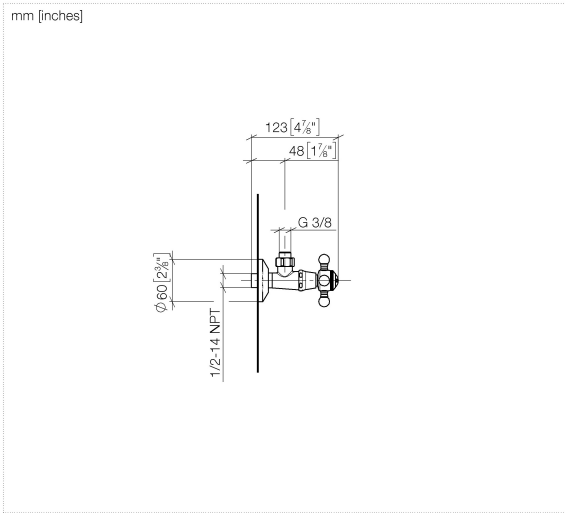

22 900 360

- rosette Ø 60 mm
- porcelain insert COLD

	Brushed Durabronz (23kt Gold)	22 900 360-28
	Chrome	22 900 360-00
	Brushed Platinum	22 900 360-06
	Platinum	22 900 360-08
	Durabronz (23kt Gold)	22 900 360-09
	Brushed Dark Platinum	22 900 360-99

22 900 360

Flow rate chart

22 900 360

Parts for other finishes can be found here: [Chrome](#)

Spare parts list

No.	Item Number	Name	Quantity used	Delivery time
1	04 27 01 003 00-28	rosette	1	-
Spare part can no longer be ordered, please order the replacement item				
2	90 23 30 040 00-28	threaded connector	1	20
3	90 90 03 023 01 90	top	1	2
4	09 21 02 055-28	cover	1	20
5	04 20 36 002 06-28	handle (cold)	1	20
6	09 20 36 004-28	handle	4	20
7	09 20 36 002-28	handle	1	20
8	09 20 83 006 90	handle	1	2
9	09 26 01 010 90	accessories	1	2
10	09 20 36 005-28	handle	1	20
11	04 30 30 029 00 90	fixing set	1	2