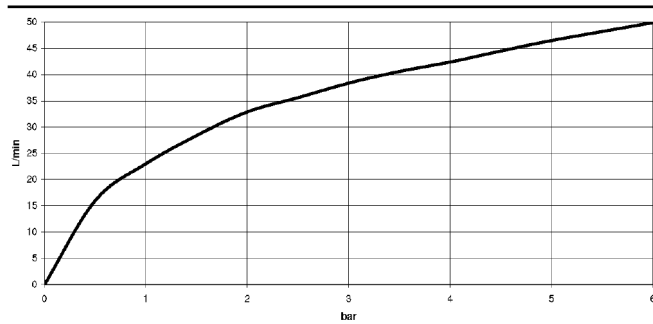

22 900 360

- rosette Ø 60 mm
- porcelain insert COLD

	Brushed Durabronz (23kt Gold)	22 900 360-28
	Chrome	22 900 360-00
	Brushed Platinum	22 900 360-06
	Platinum	22 900 360-08
	Durabronz (23kt Gold)	22 900 360-09
	Brushed Dark Platinum	22 900 360-99

22 900 360

Flow rate chart

22 900 360

Parts for other finishes can be found here: [Chrome](#)

Spare parts list

No.	Item Number	Name	Quantity used	Delivery time
1	04 27 01 003 00-28	rosette	1	-
Spare part can no longer be ordered, please order the replacement item				
2	90 23 30 040 00-28	threaded connector	1	20
3	90 90 03 023 01 90	top	1	2
4	09 21 02 055-28	cover	1	20
5	04 20 36 002 06-28	handle (cold)	1	20
6	09 20 36 004-28	handle	4	20
7	09 20 36 002-28	handle	1	20
8	09 20 83 006 90	handle	1	2
9	09 26 01 010 90	accessories	1	2
10	09 20 36 005-28	handle	1	20
11	04 30 30 029 00 90	fixing set	1	2